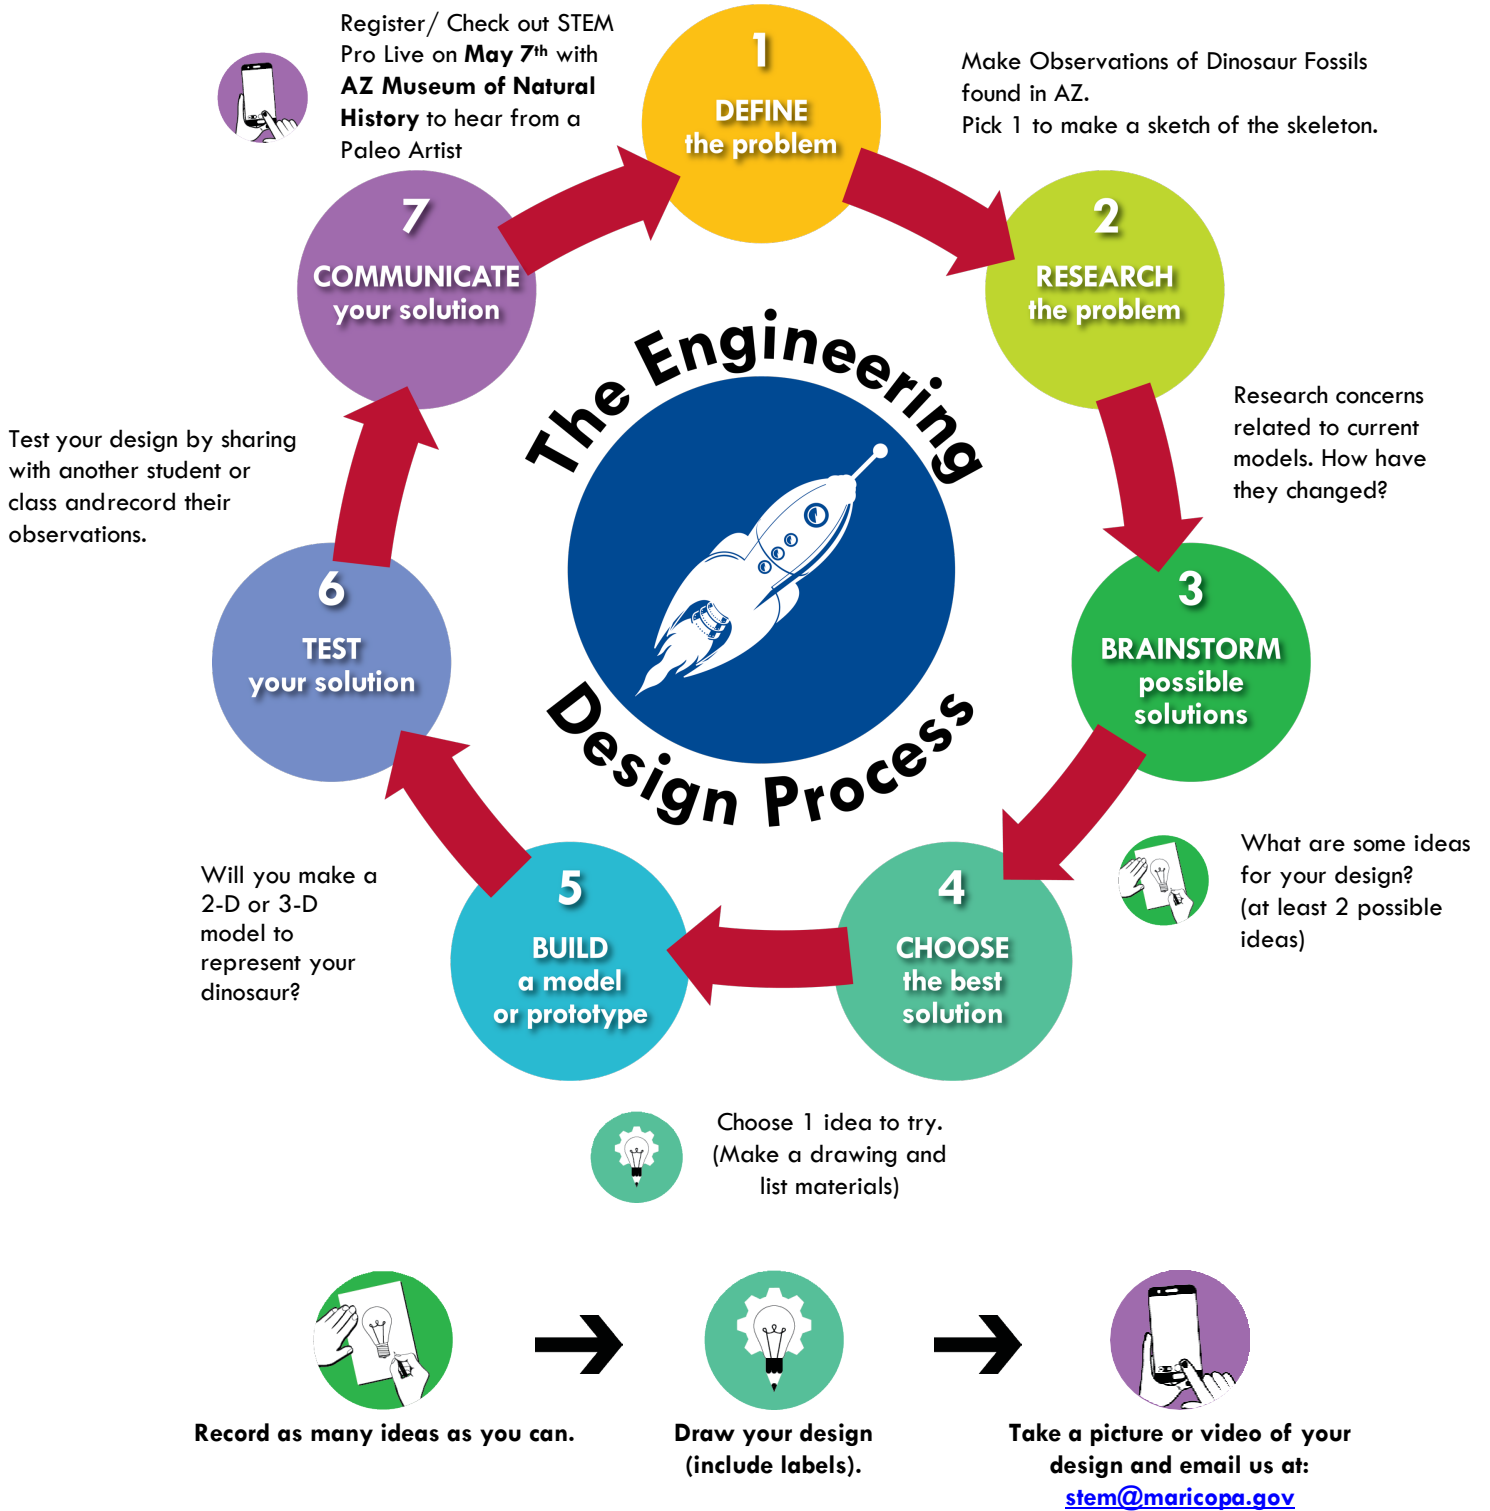

Solve It- Dinosaur Fossils and Paleo Art

STEAM Challenge: Think like a paleo artist and research some of the fossils that have been found here in Arizona and then design a model or illustration to represent what that dinosaur could have looked like.

To learn more about this challenge:
schoolsup.org/solveit
schoolsup.org/stem-pro-live

Office of the Maricopa County
School Superintendent
Steve Watson