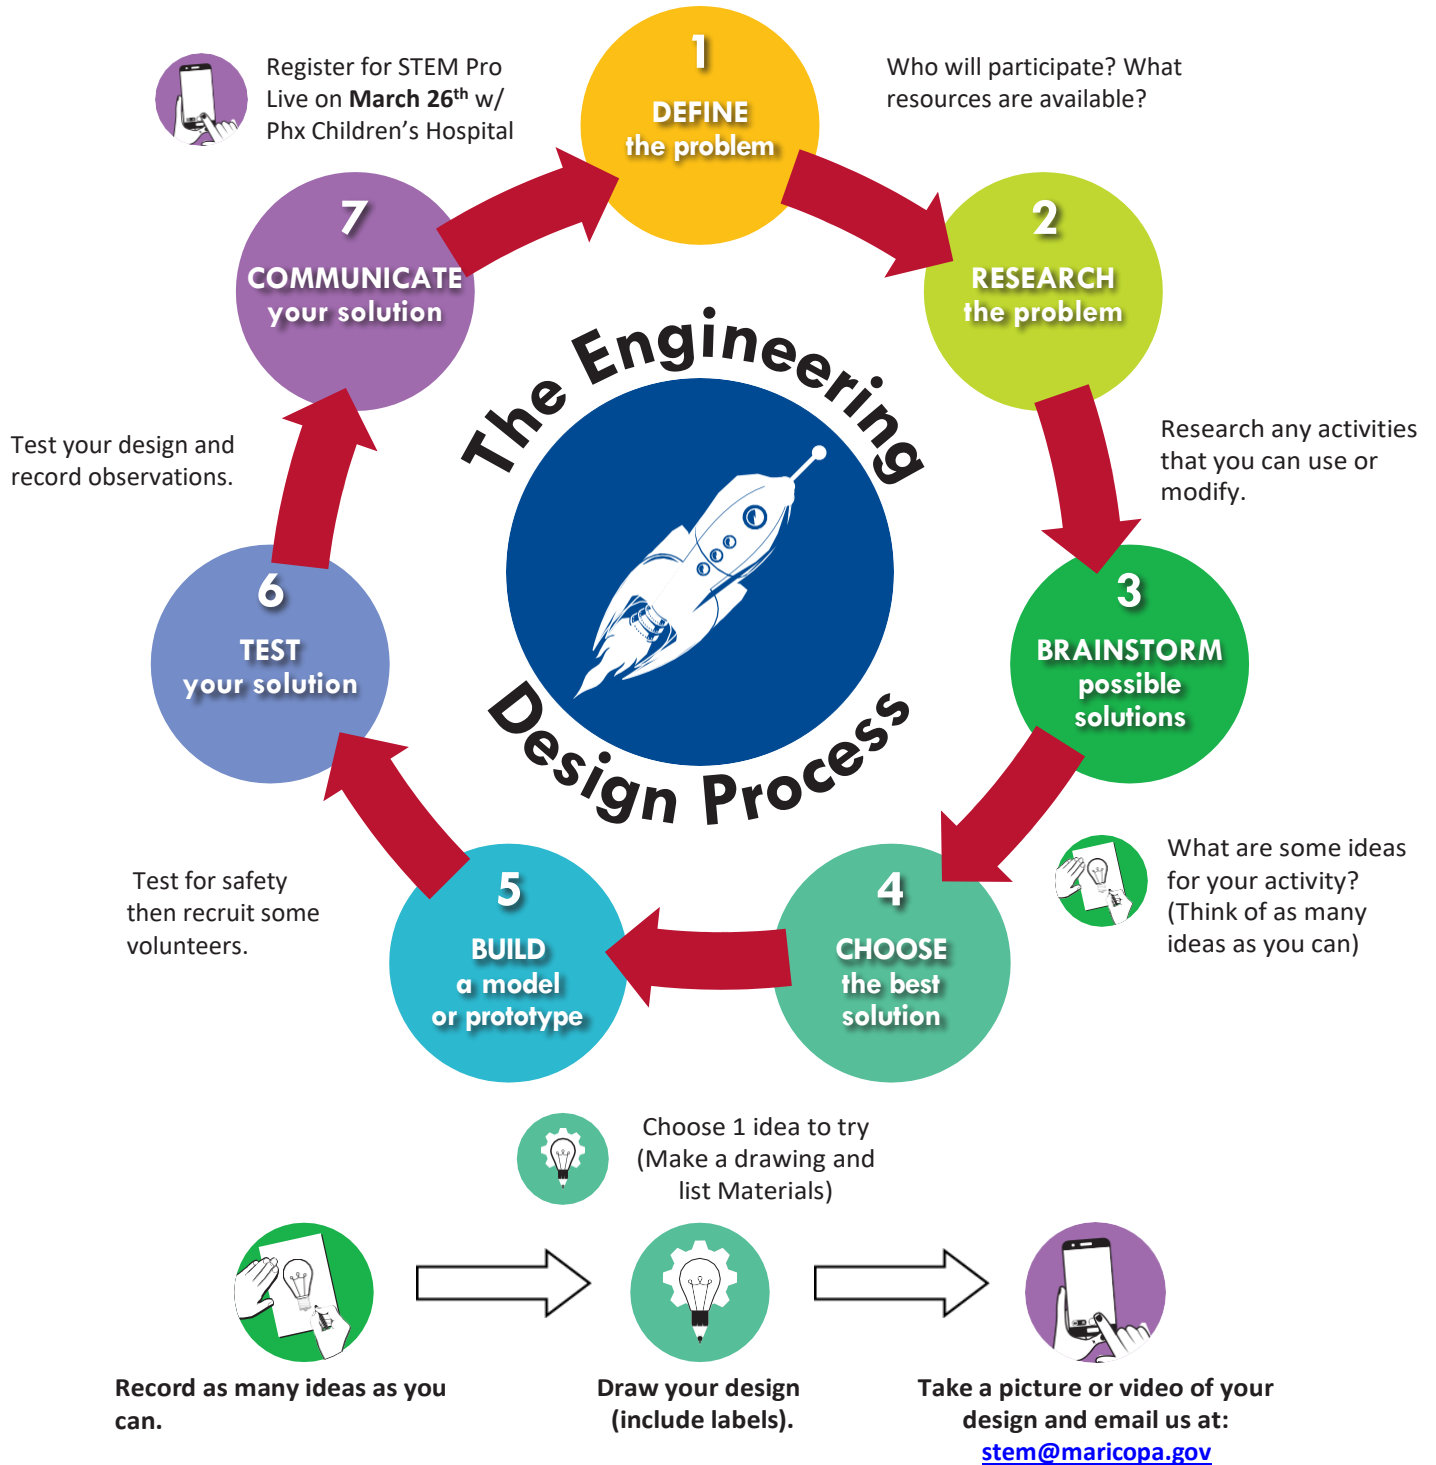

Solve It

STEM Challenge: Think like a health professional and design an activity that can help friends and family stay active and healthy at home or in your neighborhood.

To learn more about this challenge:
Schoolsup.org/solveit
Schoolsup.org/stem-pro-live

Office of the Maricopa County
School Superintendent
Steve Watson